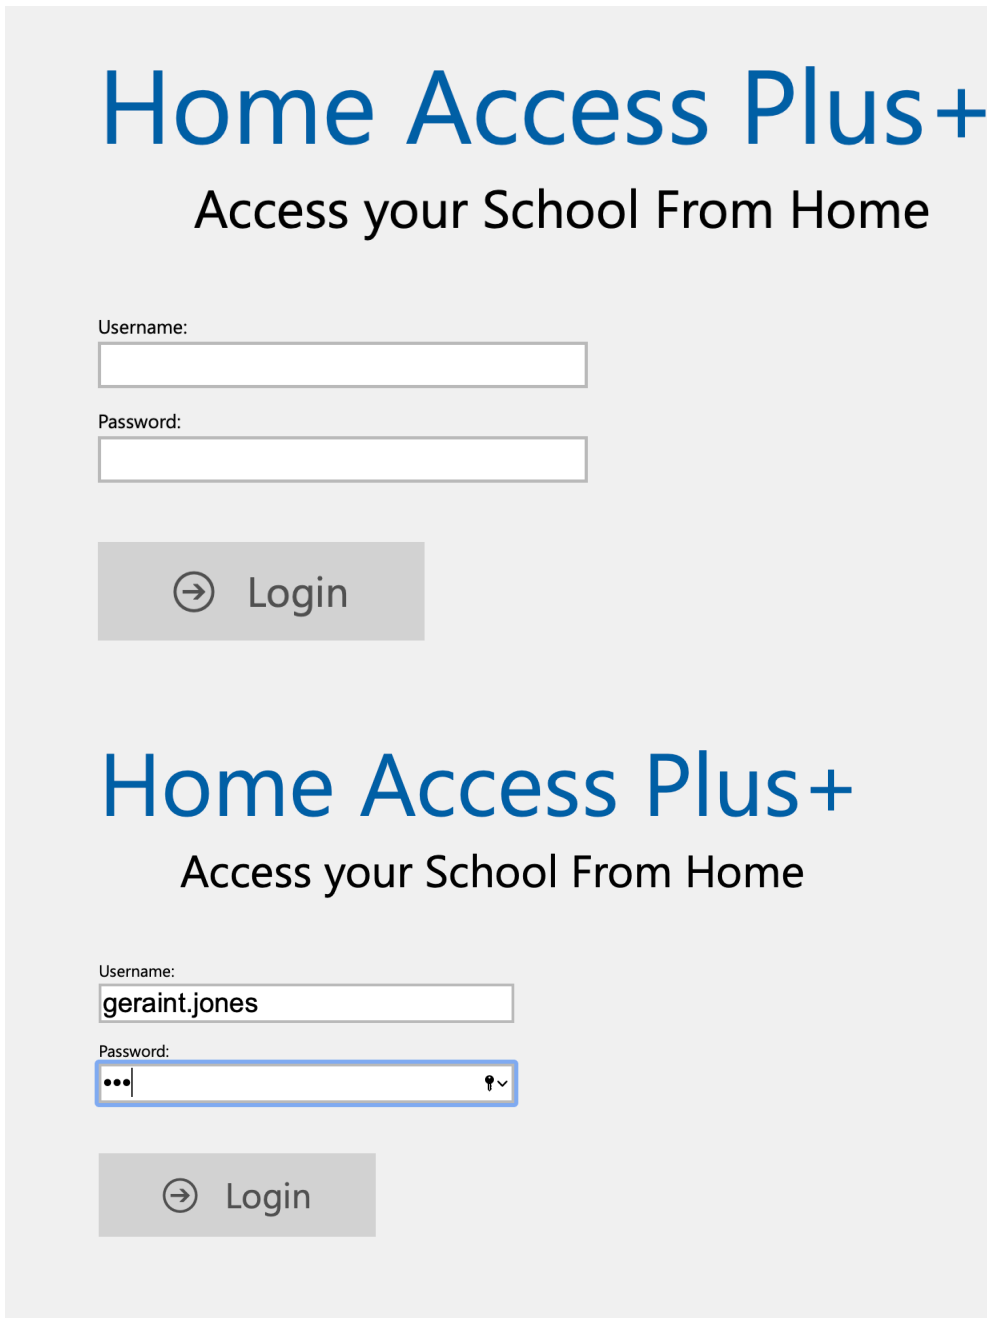

3. Login to the system using your school username and password (The usual password you login to any computer in school using – this is case sensitive)